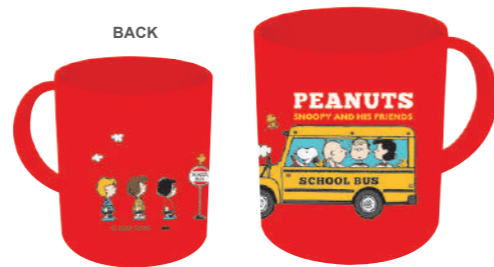

PLASTIC MUG
SLD-403 ¥400
size...φ71×102×82 (h)mm (250ml)
material...PP
carton unit...5×24
unit...3