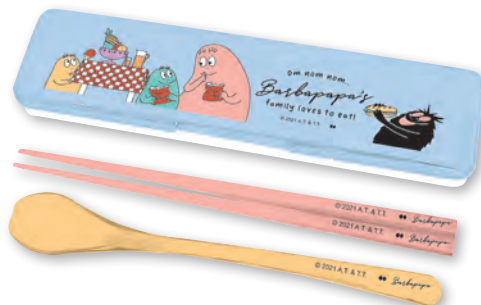

CHOPSTICKS & SPOON SET BPF-1000 ¥1,000

size...箸/195mm スプーン/180mm
ケース/205×52×23(h)mm
material...ケースフタ・箸・スプーン/AS 中皿/PP
ケース本体/ABS
carton unit...6×20
unit...3

4 981181 657725