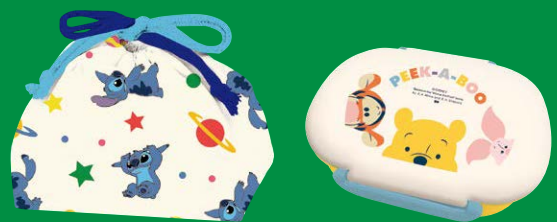

2024 vol.6 NEW PRODUCTS

K.ONISHI M.D.CO.,LTD.

Disney

DISNEY WINNIE THE POOH

© Disney

© DISNEY. Based on the "Winnie the Pooh" works by A.A. Milne and E.H. Shepard.